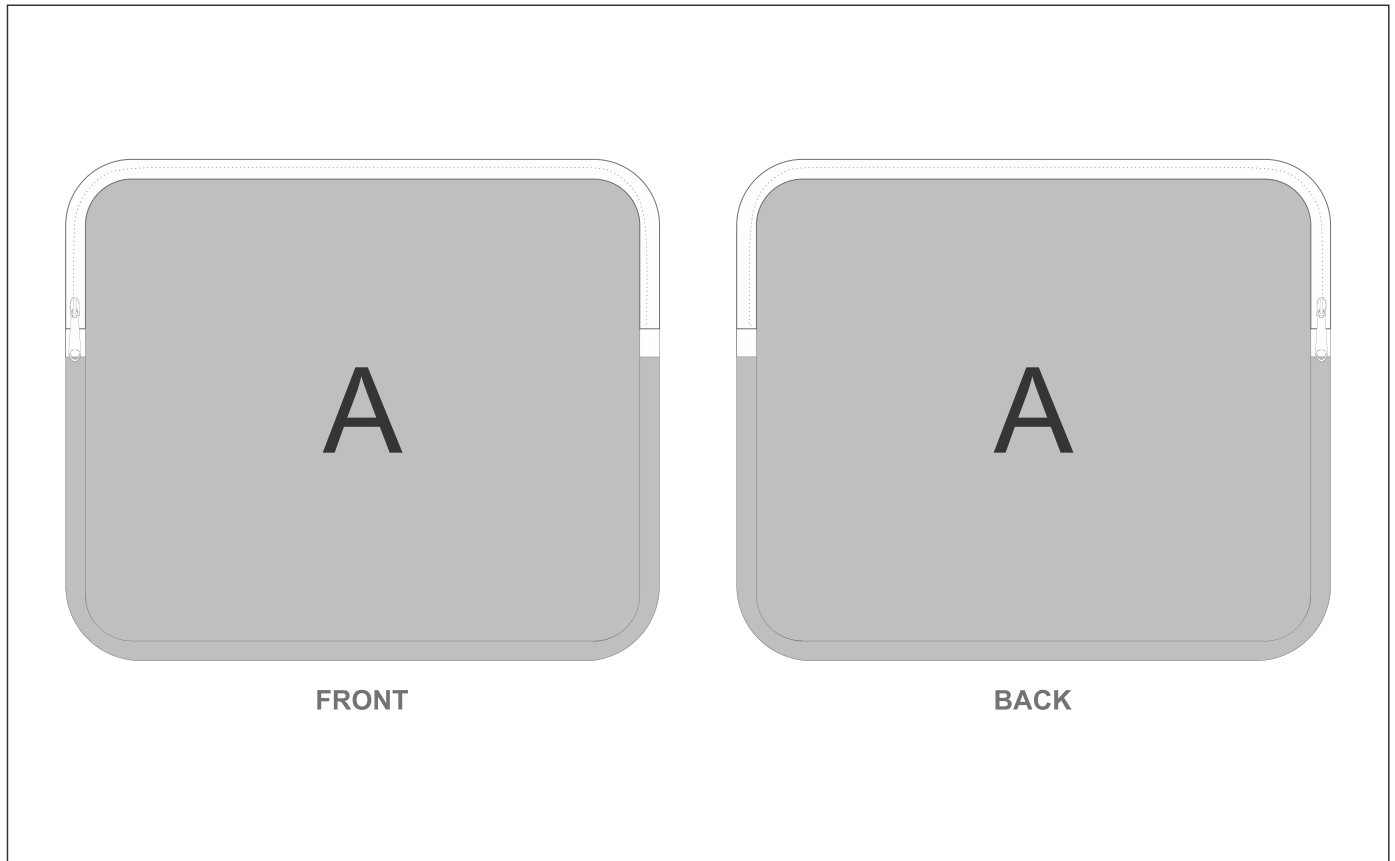

SG-HP-118-G

PPS Hoppla Domain Neoprene Tablet Sleeve

Need to know:

- Includes 1-Position Sublimation (setup fees apply)
- **Please Note: We cannot guarantee 100% logo Alignment on all Brandable Panels.**

Branding Options:

Position A

1. Custom Sublimation A (CPSUB-A)
Full Colour
Size: 620mm wide x 286mm high